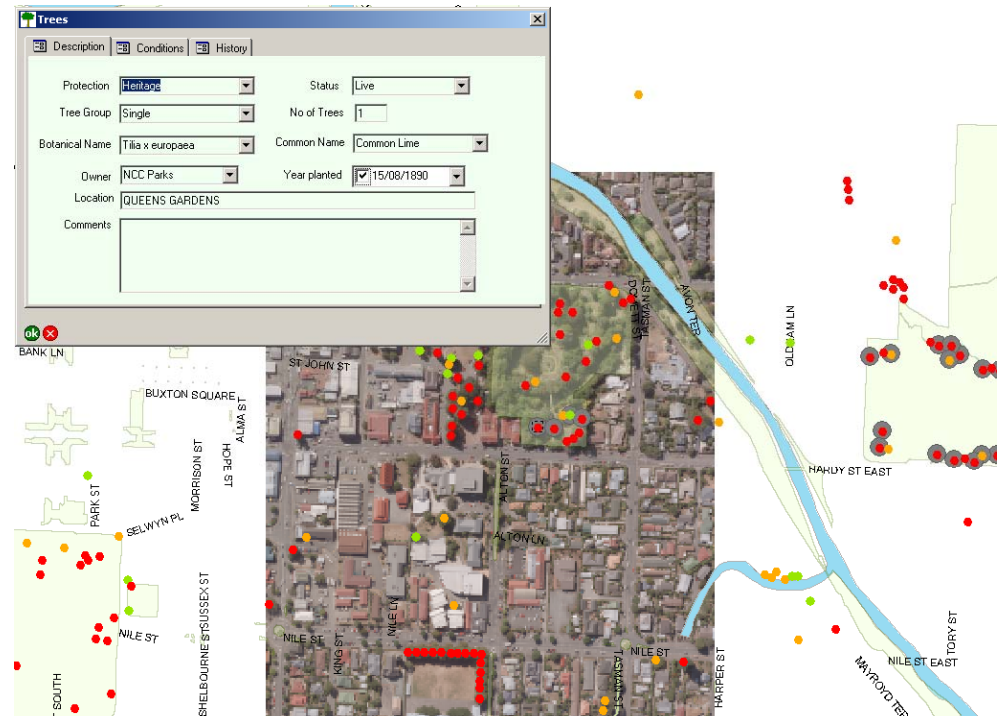

Digital Trees

Moving Nelson's Heritage Tree Data off Notepaper and onto the Notepad

Peter Bywater

Tree Services Manager

NELMAC

pbywater@nelmac.co.nz

Susan Shaw

GIS Analyst

Nelson City Council

susan.shaw@ncc.govt.nz

NELSON CITY COUNCIL
te kaunihera o whakatū